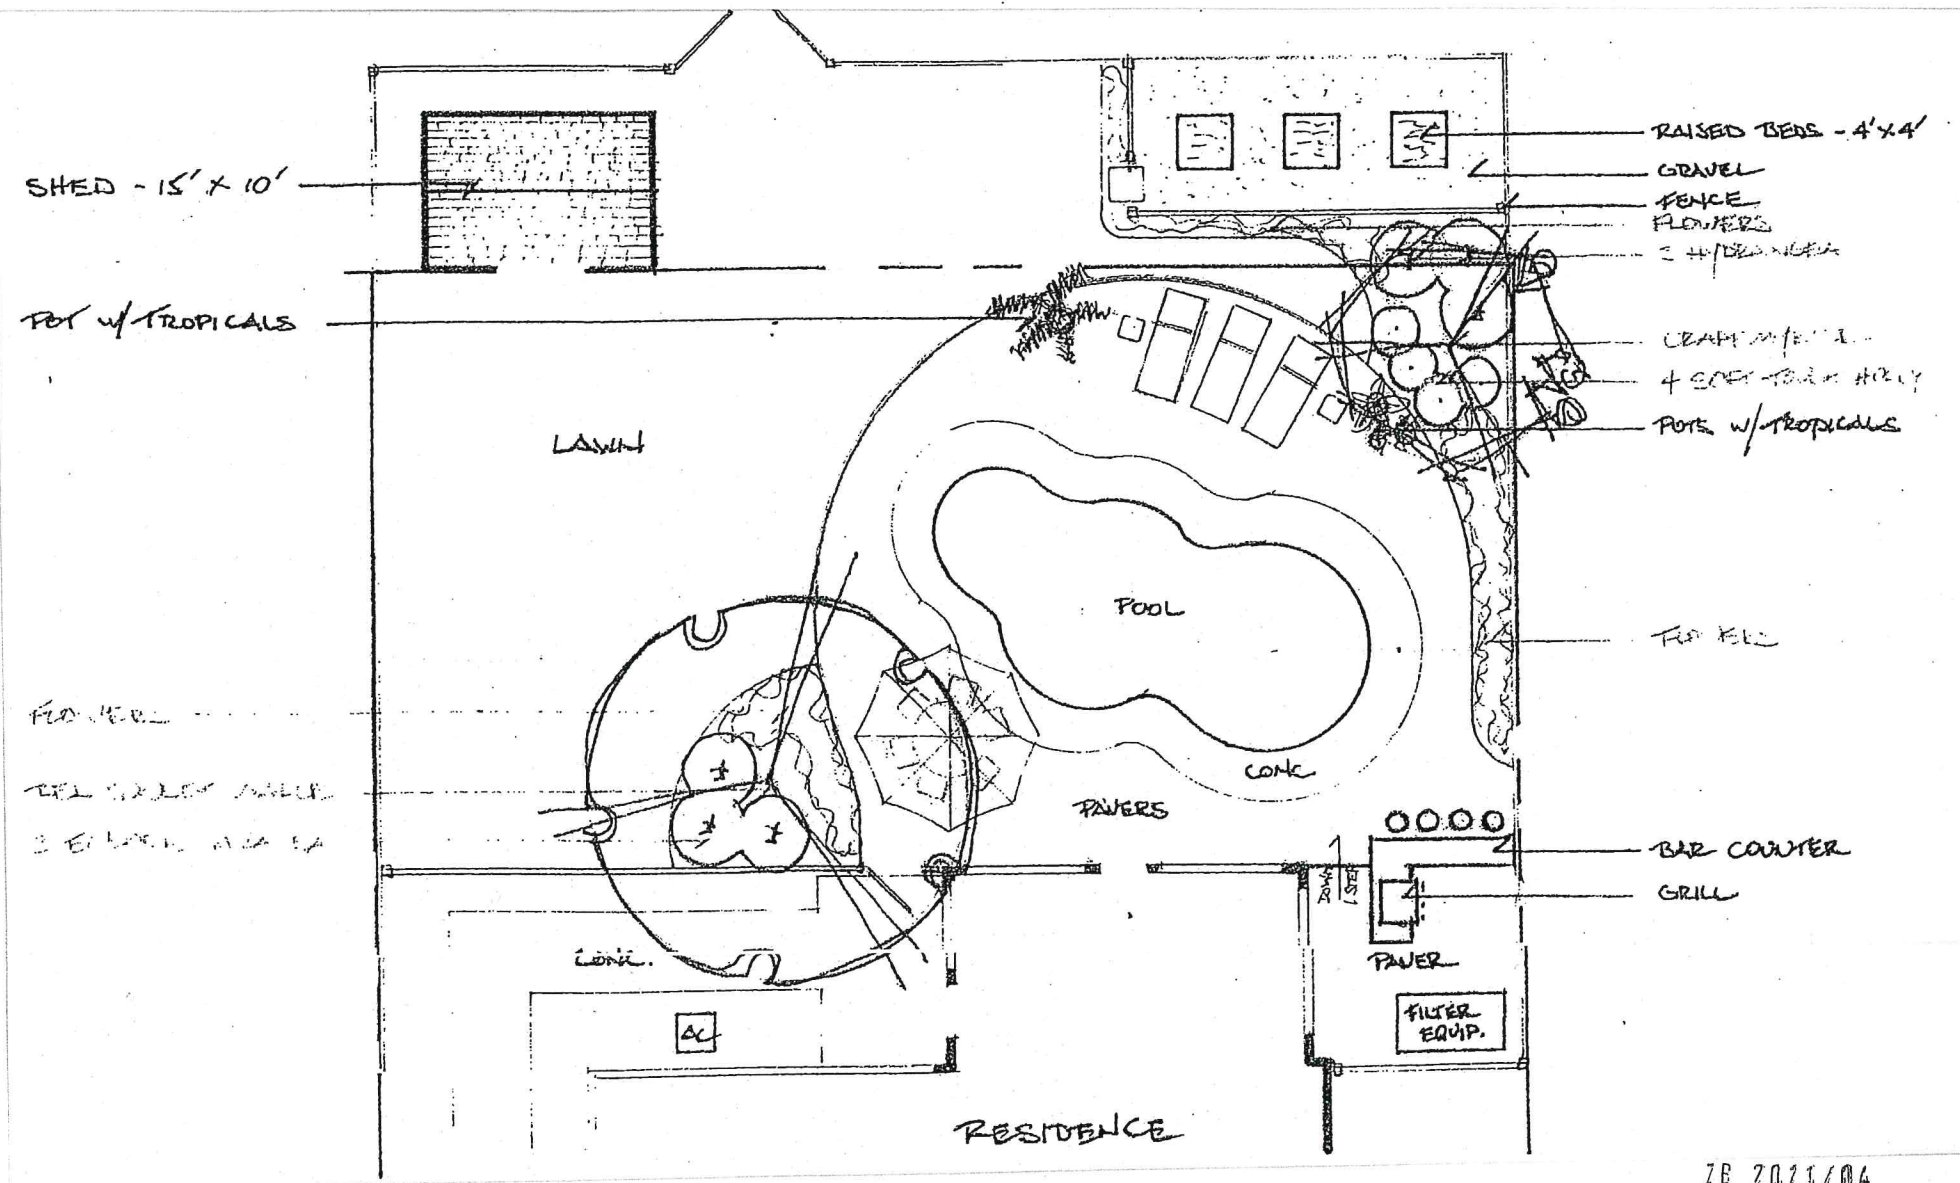

BROAD STREET

Jonathan J. Bob  
 Landscape Architect NJ LLA 00380

20 Ferris Wheel Drive  
 West Linn, New Jersey 08530

JONATHAN J. BOB  
 NJ LICENSED LANDSCAPE ARCHITECT

**RESIDENCE**  
 903 SCHISLER DRIVE  
 FLORENCE NEW JERSEY 08511

SCALE: 1" = 10' MARCH 2021